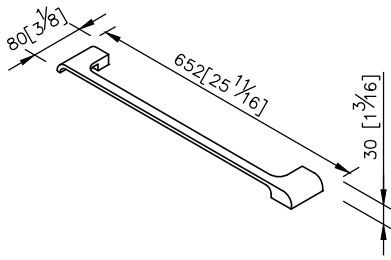

Dragon Towel Bar

6904-10-81MA

1. Aluminium body meets 6061 T6 standard
2. Premium metal construction for durability
3. Justime finishes resist corrosion and tarnish
4. Correctly installed product's loading is 4 kg f
5. The size of towel bar: 600mm
6. The one-piece design could prevent the filth from accumulating and help easy cleaning as a result
7. Wide towel bar design allows better ventilation when the towel is hung on top
8. Coordinates with other products in Dragon collection

unit: mm[inch]