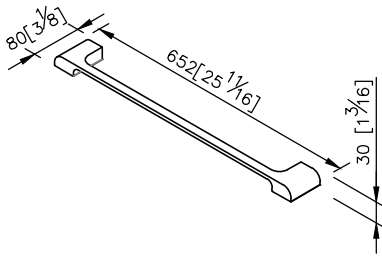

Dragon Towel Bar

6904-10-80MA

1. Aluminium body meets 6061 T6 standard
2. Premium metal construction for durability
3. Justime finishes resist corrosion and tarnish
4. Correctly installed product's loading is 4 kg f
5. The size of towel bar: 600mm
6. The one-piece design could prevent the filth from accumulating and help easy cleaning as a result
7. Wide towel bar design allows better ventilation when the towel is hung on top
8. Coordinates with other products in Dragon collection

unit: mm[inch]