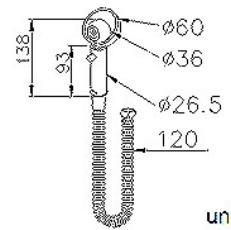

DESCRIPTION:

- 1.Unique style gives the product round and cute characteristics. The lovely appearance makes customer feel more friendly, which shortens the distance between the product and the users.
- 2.Push valve can control the water volume.
- 3.Sprayer could be put in the semicircular bracket easily based on slanting semicircular bracket and precise design of the sprayer neck.
- 4.Sprayer has to be taken off from the slanting bracket, and it won't fall off easily.
- 5.The optional check valve and flow restrictor could be assembled into the sprayer.
- 6.The sprayer can bear the water pressure from 0.5 to 5 kg/cm².
- 7.Material of inner PVC tube can bear 10Kg/cm² water pressure and 60°C heat.

Certificaion:

Fixing Kits:

- 1.SUS 304 Stainless Steel Screws*2
- Plastic Anchors*2
Material of Wall Mount Bracket: Stainless Steel (SUS 304)*1

unit:mm

AWARD:

台灣精品
TAIWAN EXCELLENCE
2011