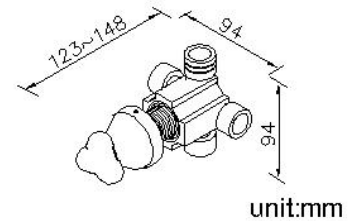

2-Way Diverter (One Inlet) 6903-WB-81CP

INTRODUCTION:

The design team of the STORY faucet hopes to return to the beginning point and try to find the original beauty, which is why the STORY series faucet was born.

The valve body is dominated by the lovely ball shape, and the cloud-shaped ceramic handle enhances the exquisiteness and beauty of the appearance.

DESCRIPTION:

- 1.Porcelain handle made by high pressure molding is against UV and color fading.
- 2.Ceramic cartridge with brass shell & Japan (MARUWA) ceramic disc.
- 3.With replaceable check valve (NEOPERL) both inside hot and cold 1/2" water inlets.
- 4.Diverter is with Korea ceramic cartridge, providing two way outlets.
- 5.The body of valve should be concealed in the wall beforehand with 1"(2.5cm) adjusting space.
- 6.Thread of the body connector: G 1/2.
- 7.Valve brass body material meets JIS 3604 Standard.
- 8.Handle forging brass material meets JIS 3771 Standard.
- 9.Chrome plated finish meets the ASTM-SC2 standard.