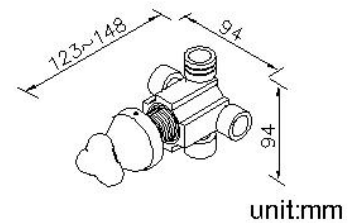

2-Way Diverter (One Inlet) 6903-WB-80CP

INTRODUCTION:

The design team of the STORY faucet hopes to return to the beginning point and try to find the original beauty, which is why the STORY series faucet was born.

The valve body is dominated by the lovely ball shape, and the cloud-shaped ceramic handle enhances the exquisiteness and beauty of the appearance.

DESCRIPTION:

- 1.Porcelain handle made by high pressure molding is against UV and color fading.
- 2.Ceramic cartridge with brass shell & Japan (MARUWA) ceramic disc.
- 3.With replaceable check valve (NEOPERL) both inside hot and cold 1/2" water inlets.
- 4.Diverter is with Korea ceramic cartridge, providing three way outlets.
- 5.The body of valve should be concealed in the wall beforehand with 1"(2.5cm) adjusting space.
- 6.Thread of the body connector: G 1/2.
- 7.Valve brass body material meets JIS 3604 Standard.
- 8.Handle base with forging brass material meets JIS 3771 Standard.
- 9.Chrome plated finish meets the ASTM-SC2 standard.