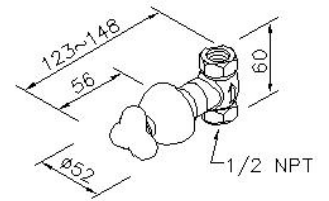

DESCRIPTION:

- 1.Simple and adorable shape is without extra joints.
- 2.Thread of the body connector: 1/2-14 NPT.
- 3.The body of valve should be concealed in the wall beforehand with 1" adjusting space.
- 4.Porcelain handles made by high pressure molding is against UV and color fading.
- 5.Brass with Chrome plated finish meets ASTM-SC2 standard.
- 6.Casting material meets ISO CuZn40Pb Standard.