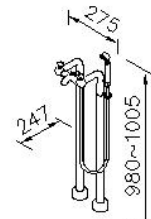

DESCRIPTION:

- 1.Ceramic cartridge with brass shell & Japan (MARUWA) ceramic disc.
- 2.Elastic shower hose can be extended from 1.5 meters to 2 meters and stand 15Kg/cm2 water pressure.
- 3.Porcelain handles made by high pressure molding is against UV and color fading.
- 4.The spray head of hand shower can be removed easily by easy-tool provided for cleaning.
- 5.Brass with Chrome plated finish meets the standard of ASTM-SC2.
- 6.Casting material meets ISO CuZn40Pb Standard.

unit:mm

Certification:

Fixing Kits:

- 1.SUS 304 Stainless Steel Screws*6
- Hex Key 1/8"*1

AWARD: