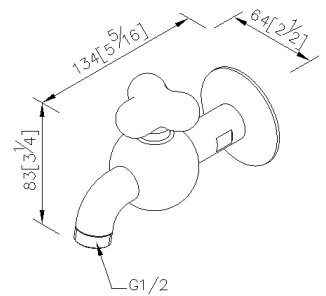

Wall-Mounted Bib Tap 6903-L6-80CP

INTRODUCTION:

Though the shape of faucet has innovated these days, the original impression of faucet still remains on the traditional long wall-mounted faucet. For a long time, the image of the long wall-mounted faucet exists deeply in our memories. The design team of the 6903 Story Faucet would like to trace back to the beginning and try to find out the original beauty. That is the reason "Story Faucet" being created.

This classic design not only reserves the figure of the primary long wall-mounted faucet, but also integrates the contemporary and fashionable element - the round model of the body and the handle with brass and ceramic material, which impress users so much to take their eyes on it. Story Hose Bib fits for gardens, washing machines and so on, and the structure has special design, it improves the beauty and the refinement of the appearance.

DESCRIPTION:

- 1.Simple and adorable shape is without extra joints.
- 2.Hose Bib can be used in washing machine to make the environment more beautiful.
- 3.Ceramic cartridge is with brass shell & Japan (MARUWA) ceramic disc.
- 4.Porcelain handles made by high pressure molding is against UV and color fading.
- 5.With thread G1/2 to water supply wall outlet.
- 6.Thread of hose connector: G1/2.
- 7.Brass with Chrome plated finish meets ASTM-SC2 standard.
- 8.Casting material meets ISO CuZn40Pb Standard.