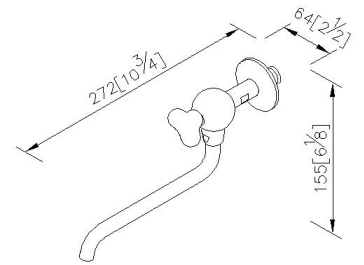

Wall-Mounted Bib Tap 6903-L2-8090

INTRODUCTION:

Though the shape of faucet has innovated these days, the original impression of faucet still remains on the traditional long wall-mounted faucet. For a long time, the image of the long wall-mounted faucet exists deeply in our memories. The design team of the 6903 Story Faucet would like to trace back to the beginning and try to find out the original beauty. That is the reason "Story Faucet" being created.

This classic design not only reserves the figure of the primary long wall-mounted faucet, but also integrates the contemporary and fashionable element - the round model of the body and the handle with brass and ceramic material, which impress users so much to take their eyes on it.

DESCRIPTION:

- 1.The basin faucet has lovely shape and delicate appearance, which embellishes the environment.
- 2.Porcelain handles made by high pressure molding is against UV and color fading.
- 3.Swiveling spout has passed up to 50,000 turns test. Swiveling angle can be adjusted by user.
- 4.Ceramic cartridge with MARUWA ceramic disc / (Japan).
- 5.Thread: G 1/2.
- 6.Brass with Chrome plated finish meets ASTM-SC2 standard.
- 7.Casting material meets ISO CuZn40Pb Standard.
- 8.Spout material meets JIS C2700 Standard.