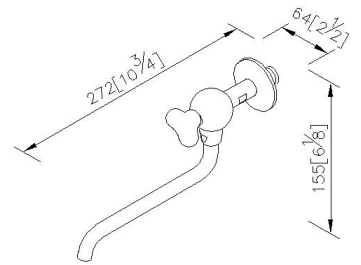

Wall-Mounted Bib Tap 6903-L2-8034

INTRODUCTION:

Though the shape of faucet has innovated these days, the original impression of faucet still remains on the traditional long wall-mounted faucet. For a long time, the image of the long wall-mounted faucet exists deeply in our memories. The design team of the 6903 Story Faucet would like to trace back to the beginning and try to find out the original beauty. That is the reason "Story Faucet" being created.

This classic design not only reserves the figure of the primary long wall-mounted faucet, but also integrates the contemporary and fashionable element - the round model of the body and the handle with brass and ceramic material, which impress users so much to take their eyes on it.

DESCRIPTION:

- 1.The basin faucet has lovely shape and delicate appearance, which embellishes the environment.
- 2.Porcelain handles made by high pressure molding is against UV and color fading.
- 3.Swiveling spout has passed up to 50,000 turns test. Swiveling angle can be adjusted by user.
- 4.Ceramic cartridge with MARUWA ceramic disc / (Japan).
- 5.Thread: G 1/2.
- 6.Brass with Chrome plated finish meets ASTM-SC2 standard.
- 7.Casting material meets ISO CuZn40Pb Standard.
- 8.Spout material meets JIS C2700 Standard.