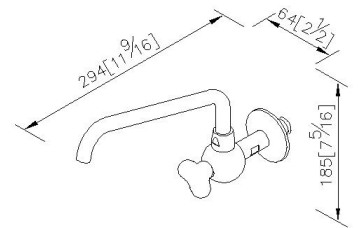

### INTRODUCTION:

Though the shape of faucet has innovated these days, the original impression of faucet still remains on the traditional long wall-mounted faucet. For a long time, the image of the long wall-mounted faucet exists deeply in our memories. The design team of the 6903 Story Faucet would like to trace back to the beginning and try to find out the original beauty. That is the reason "Story Faucet" being created.

This classic design not only reserves the figure of the primary long wall-mounted faucet, but also integrates the contemporary and fashionable element - the round model of the body and the handle with brass and ceramic material, which impress users so much to take their eyes on it.

### DESCRIPTION:

- 1.The basin faucet has lovely shape and delicate appearance, which embellishes the environment.
- 2.Porcelain handles made by high pressure molding is against UV and color fading.
- 3.Swiveling spout has passed up to 50,000 turns test. Swiveling angle can be adjusted by user.
- 4.Ceramic cartridge with MARUWA ceramic disc / (Japan).
- 5.Thread: G 1/2.
- 6.Brass with Chrome plated finish meets ASTM-SC2 standard.
- 7.Casting material meets ISO CuZn40Pb Standard.
- 8.Spout material meets JIS C2700 Standard.