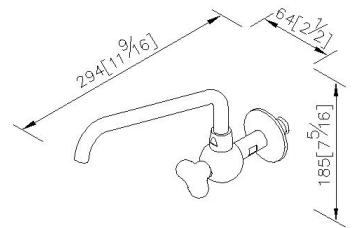

### INTRODUCTION:

Though the shape of faucet has innovated these days, the original impression of faucet still remains on the traditional long wall-mounted faucet. For a long time, the image of the long wall-mounted faucet exists deeply in our memories. The design team of the 6903 Story Faucet would like to trace back to the beginning and try to find out the original beauty. That is the reason "Story Faucet" being created.

This classic design not only reserves the figure of the primary long wall-mounted faucet, but also integrates the contemporary and fashionable element - the round model of the body and the handle with brass and ceramic material, which impress users so much to take their eyes on it.

### DESCRIPTION:

- 1.The basin faucet has lovely shape and delicate appearance, which embellishes the environment.
- 2.Porcelain handles made by high pressure molding is against UV and color fading.
- 3.Swiveling spout has passed up to 50,000 turns test. Swiveling angle can be adjusted by user.
- 4.Ceramic cartridge with MARUWA ceramic disc / (Japan).
- 5.Thread: G 1/2.
- 6.Brass with Chrome plated finish meets ASTM-SC2 standard.
- 7.Casting material meets ISO CuZn40Pb Standard.
- 8.Spout material meets JIS C2700 Standard.