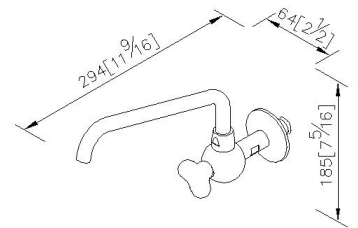

Wall-Mounted Bib Tap 6903-L1-8004

INTRODUCTION:

Though the shape of faucet has innovated these days, the original impression of faucet still remains on the traditional long wall-mounted faucet. For a long time, the image of the long wall-mounted faucet exists deeply in our memories. The design team of the 6903 Story Faucet would like to trace back to the beginning and try to find out the original beauty. That is the reason "Story Faucet" being created.

This classic design not only reserves the figure of the primary long wall-mounted faucet, but also integrates the contemporary and fashionable element - the round model of the body and the handle with brass and ceramic material, which impress users so much to take their eyes on it.

DESCRIPTION:

- 1.The basin faucet has lovely shape and delicate appearance, which embellishes the environment.
- 2.Porcelain handles made by high pressure molding is against UV and color fading.
- 3.Swiveling spout has passed up to 50,000 turns test. Swiveling angle can be adjusted by user.
- 4.Ceramic cartridge with MARUWA ceramic disc / (Japan).
- 5.Thread: G 1/2.
- 6.Brass with Chrome plated finish meets ASTM-SC2 standard.
- 7.Casting material meets ISO CuZn40Pb Standard.
- 8.Spout material meets JIS C2700 Standard.