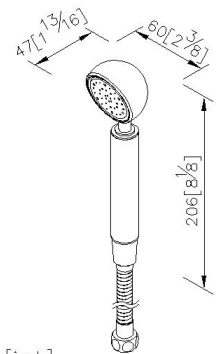

## Hand Shower 6903-9S-80CW

### DESCRIPTION:

- 1.The spray head of hand shower can be removed easily by easy-tool provided for cleaning.
- 2.The optional check valve and flow restrictor could be added into the handshower.
- 3.Brass with Chrome plated meets ASTM-SC2 standard.
- 4.Casting material meets ISO CuZn40Pb Standard

unit: mm[inch]