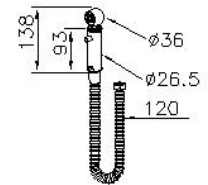

DESCRIPTION:

- 1.Unique style is the product characteristic. The lovely appearance makes customer feel more family, the product not only include the beautiful looks bust also functional.
- 2.User could control the water flow rate with the different force of pressing button.
- 3.The optional check valve and flow restrictor could be added into the sprayer.
- 4.The sprayer can stand the presure from 0.5 to 5 kg/cm²
- 5.Material of inner tube can stand 15Kg/cm² water pressure and 60°C heat.
- 6.Chrome Plated Brass meets ASTM-SC2 Standard.
- 7.Tube material meets JIS C2700 Standard
- 8.Body material meets JIS 3771 Standard

unit:mm

Certifictaion:

Fixing Kits:

- 1.N/A

AWARD: