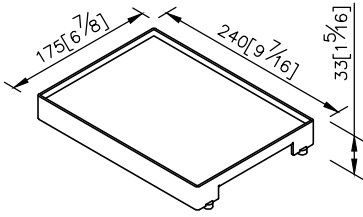

Tray 240\*175\*30mm  
6901-2T-80CP

1. Stainless steel tray frame meets SUS 304 standard.
2. Chrome plated finish meets the standard of ASTM-SC2.
3. Premium metal construction for durability.
4. Justime finishes resist corrosion and tarnish.
5. Clear tempered glass, size 240\*175\*30mm.
6. Coordinates with other products in 6901 collection.

unit: mm[inch]