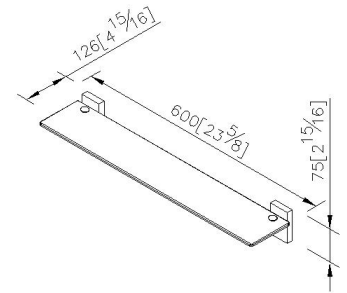

### Shelf

6893-70-80SS

#### DESCRIPTION:

- 1.Brass forging faceplates meet JIS 3771 standard.
- 2.Brass brackets meet JIS 3604 standard.
- 3.Frosted tempered glass shelf size 600\*110\*6mm.
- 4.Brushed Nickel with lacquer finish meets the standard of ASTM-SC2.
- 5.Vertical force could support a static load of 5 Kgf.
- 6.Coordinates with other products in 6893 collection.