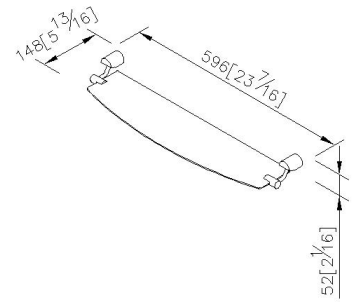

X.Y.Z

Shelf
6892-70-80CP

INTRODUCTION:

The main base has been designed with geometrical shape and curved rods, which brings the warm and comfortable atmosphere for bathroom.

DESCRIPTION:

- 1.Brass forging mounting base meets JIS 3771 standard.
- 2.Fixing bracket meets brass JIS 3604 standard.
- 3.Justime finishes resist corrosion and tarnish.
- 4.Chrome plated finish meets the standard of ASTM-SC2.
- 5.Vertical force could support a static load of 5 Kgf.
- 6.Frosted tempered glass shelf size 548*135REF*6mm.
- 7.Coordinates with other products in 6892 collection.

unit: mm[inch]

Certification:

Fixing Kits:

- 1.SUS 304 Stainless Steel Screws *4
- Hex Key 1/8" *1
Plastic Anchors *4

AWARD: