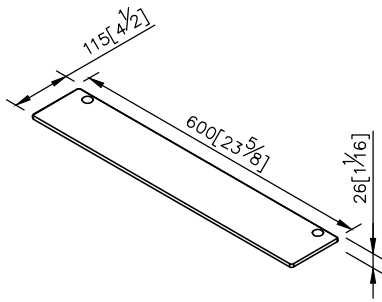

Shelf

6881-70-80CP

- 1.Brass mounting base meets JIS 3604 standard.
- 2.Premium metal construction for durability.
- 3.Justime finishes resist corrosion and tarnish.
- 4.Chrome plated finish meets the standard of ASTM-SC2.
- 5.Vertical force could support a static load of 5 Kgf.
- 6.Frosted tempered glass shelf 600\*110\*6mm.
- 7.Coordinates with other products in 6881 collection.

unit: mm[inch]