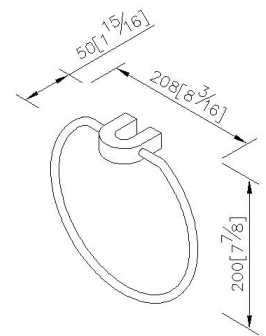

U style

Towel Ring 6881-60-80CP

INTRODUCTION:

The symmetrical "U" shape displays not only the beauty of equilibrium and uniformity from Middle Ages, but elegance.

DESCRIPTION:

- 1.Brass mounting base and towel ring meet JIS 3604 standard.
- 2.Justime finishes resist corrosion and tarnish.
- 3.Chrome plated finish meets the standard of ASTM-SC2.
- 4.Vertical force could support a static load of 4 Kgf.
- 5.The U-shaped pedestal of the bathroom accessories could increase the elegance for environment.
- 6.Coordinates with other products in 6881 collection.

unit:mm[inch]

Certificaion:

Fixing Kits:

- 1.Hex Key 1/8"*1
- Parts1:(Screw*2:Plastic Anchors*2)

AWARD: