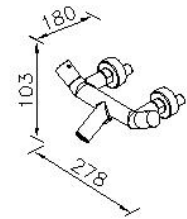

**Bathtub Faucet
6875-W0-80CP**

INTRODUCTION:

YES Series Mixers have been designed with the brief lines and geometric cylinder to simplify the outer shape and present the absolute image for Bath Mixers. It has been integrated the concept of ergonomics with 120 degrees design for the Handle, Body, and Spout to achieve simplest design with least material. Raising Handles provide convenient operation for users. YES Mixers have broken the heavy image of bath mixer, and designed with less material to create slim shape to increase the fitness in the bathroom interior arrangements.

DESCRIPTION:

1. Anticorrosive surface treatment of copper products, easy to clean and maintain
2. The threading of the wall outlet pipe teeth are with G 1/2
3. The left and right water inlets are provided with check valves to prevent cold and hot water from flowing back
4. Body connector specification is G 1/2
5. Applicable water pressure is 1 ~ 4 (kg / cm ^ 2)