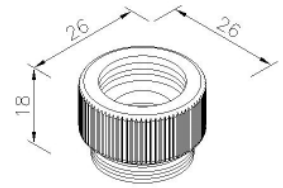

Yes

Adapter G1/2(F)*M22(M)
6875-LF-80CR

INTRODUCTION:

YES Lockable Hose Bib has been designed with balanced shape to equally divide 360 degrees by handle, body, and outlet.

For achieving the most comfortable user experience, garden hose could be easily fixed to the hose bib without tools or clips.

DESCRIPTION:

1. Material of body meets JIS 3604 standard.
2. Chrome plated finish meets the standard of ASTM-SC2.

unit:mm

Certification:

Fixing Kits:

- 1.

AWARD: