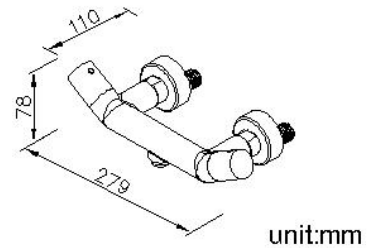

Yes

Shower Faucet 6875-93-80CP

INTRODUCTION:

YES Series Mixers have been designed with the brief lines and geometric cylinder to simplify the outer shape and present the absolute image for Bath Mixers. It has been integrated the concept of ergonomics with 120 degrees design for the Handle, Body, and Spout to achieve simplest design with least material. Raising Handles provide convenient operation for users. YES Mixers have broken the heavy image of bath mixer, and designed with less material to create slim shape to increase the fitness in the bathroom interior arrangements.

DESCRIPTION:

1. Anticorrosive surface treatment of copper products, easy to clean and maintain
2. The specifications of the wall outlet pipe teeth are applicable: G 1/2, R 1/2, 1/2 PT, 1/2 NPSM, 1/2 NPT
3. The left and right water inlets are provided with check valves to prevent cold and hot water from flowing back
4. Body connector specification is G 1/2
5. Applicable water pressure 1 ~ 4 (kg / cm ^ 2)