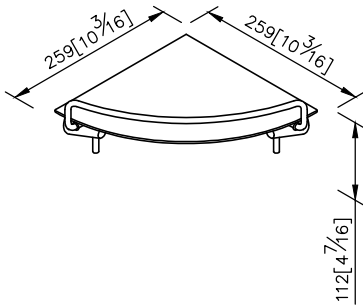

Corner Shelf
6874-74-80CP

unit: mm[inch]

- 1.Brass forging mounting base meets JIS 3771 standard.
- 2.Brass fixing rail meets JIS 3604 standard.
- 3.Frosted tempered glass shelf 245*245*6mm.
- 4.Justime finishes resist corrosion and tarnish.
- 5.Chrome plated finish meets the standard of ASTM-SC2.
- 6.The cone pedestal of the bathroom accessories increases the elegance for the environment.
- 7.Vertical force could support a static load of 4 Kgf.
- 8.Coordinates with other products in 6874 collection.