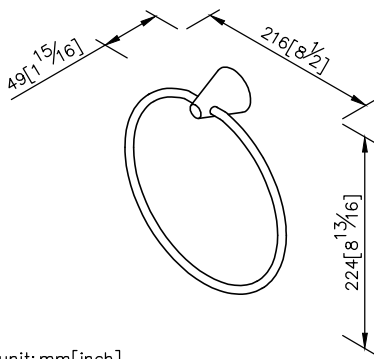

Towel Ring
6874-60-80CP

unit: mm[inch]

- 1.Brass of forging mounting base meets JIS 3771 standard.
- 2.Brass of towel ring meets JIS 3604 standard.
- 3.Justime finishes resist corrosion and tarnish.
- 4.Chrome plated finish meets the standard of ASTM-SC2.
- 5.The cone pedestal of the bathroom accessories could increase the elegance for environment.
- 6.Vertical force could support a static load of 4 Kgf.
- 7.Coordinates with other products in 6874 collection.