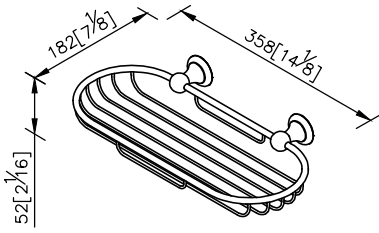

**Basket**  
6867-86-80CP

- 1.Brass of forging body meets JIS 3771 standard.
- 2.Premium metal construction for durability.
- 3.Justime finishes resist corrosion and tarnish.
- 4.Finish meets the standard of ASTM-SC2.
- 5.Correctly installed product's loading is 5 kgf.
- 6.Coordinates with other products in 6867 collection.

unit: mm[inch]