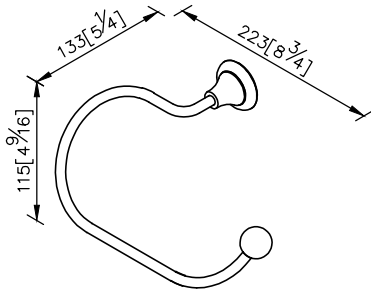

**Towel Ring**  
6867-60-80CP

- 1.Brass of forging body meets JIS 3771 standard.
- 2.Premium metal construction for durability.
- 3.Justime finishes resist corrosion and tarnish.
- 4.Finish meets the standard of ASTM-SC2.
- 5.Correctly installed product's loading is 4 kgf.
- 6.Coordinates with other products in 6867 collection.

unit:mm[inch]