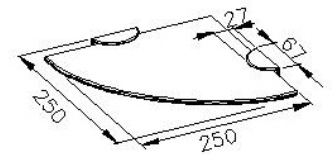

Corner Shelf  
6865-74-80CP

**INTRODUCTION:**

Chrome plated holder with frosted glass shelf, it well decorates all kinds of bathroom interior designs, showing the noble. The shelf material applies tempered glass, which has great hardness and highly reliable for placing stuffs, and it won't turn into sharp pieces even breaking apart.

**DESCRIPTION:**

- 1.Brass meets JIS 3604 standard.
- 2.Premium metal construction for durability.
- 3.Justime finishes resist corrosion and tarnish.
- 4.Finish meets the standard of ASTM-SC2.
- 5.Correctly installed product's loading is 5 kgf.
- 6.Coordinates with other products in Sofia Collection.
- 7.Frosted tempered glass.