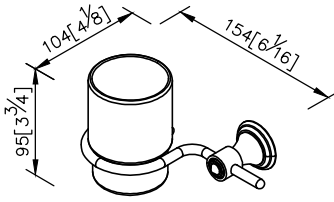

Tumbler Holder

6865-30-80CP

1. Transparent glass tumbler.
2. A tumbler has a capacity of 180ml.
3. Brass meets JIS 3604 standard.
4. Premium metal construction for durability.
5. Justime finishes resist corrosion and tarnish.
6. Finish meets the standard of ASTM-SC2.
7. Correctly installed product's loading is 2 kgf.
8. Coordinates with other products in Sofia Collection.

unit: mm[inch]