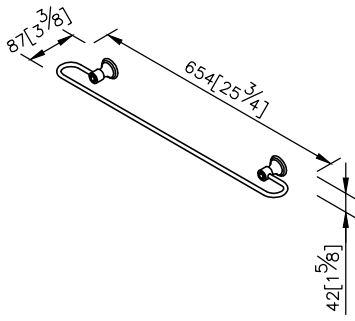

Towel Bar
6865-10-80CP

- 1.Brass meets JIS 3604 standard.
- 2.Premium metal construction for durability.
- 3.Justime finishes resist corrosion and tarnish.
- 4.Finish meets the standard of ASTM-SC2.
- 5.Correctly installed product's loading is 4 kgf.
- 6.Coordinates with other products in Sofia Collection.

unit: mm[inch]