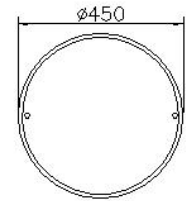

DESCRIPTION:

- 1.The chrome-plated surface of holders meet SC2 standard of ASTM for 5 years guarantee, highly increasing the brightness, durability and antirust ability.
- 2.Mirror with German explosion-proof membrane on its backside, mirror fragments won't fall down.
- 3.With screw bag.