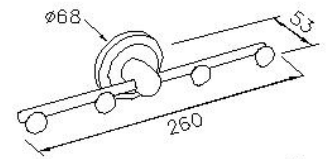

Robe Hook
6864-52-80CP

INTRODUCTION:

Small dots instead of the traditional claw-shaped were designed as the unique wall hook, getting rid of sharp metallic line. It provides usefulness and aesthetics for household living with little installation spaces.

DESCRIPTION:

- 1.Brass of forging body meets JIS 3771 standard.
- 2.Premium metal construction for durability.
- 3.Justime finishes resist corrosion and tarnish.
- 4.Finish meets the standard of ASTM-SC2.
- 5.Correctly installed product's loading is 5 kgf.
- 6.Coordinates with other products in 6864 collection.