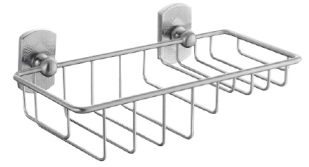

Basket

6863-86-80SV

INTRODUCTION:

The base had been modeled with ancient shield and halberd shape, the unique style leaving endless imagination, and make people feel like being in the gorgeous European-style palace.

DESCRIPTION:

- 1.Brass of forging body meets JIS 3771 standard.
- 2.Premium metal construction for durability.
- 3.Justime finishes resist corrosion and tarnish.
- 4.Finish meets the standard of ASTM-SC2.
- 5.Correctly installed product's loading is 5 kgf.
- 6.Coordinates with other products in 6863 collection.