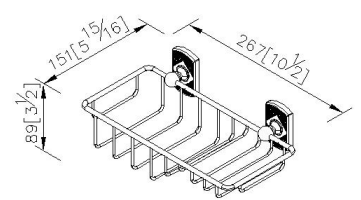

DESCRIPTION:

- 1.Brass of forging body meets JIS 3771 standard.
- 2.Premium metal construction for durability.
- 3.Justime finishes resist corrosion and tarnish.
- 4.Finish meets the standard of ASTM-SC2.
- 5.Correctly installed product's loading is 5 kgf.
- 6.Coordinates with other products in 6863 collection.