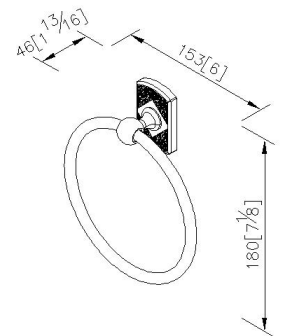

DESCRIPTION:

- 1.Brass of forging body meets JIS 3771 standard.
- 2.Premium metal construction for durability.
- 3.Justime finishes resist corrosion and tarnish.
- 4.Finish meets the standard of ASTM-SC2.
- 5.Correctly installed product's loading is 4 kgf.
- 6.Coordinates with other products in 6863 collection.

Certification:

Fixing Kits:

1. SUS 304 Stainless Steel Screws *2
2. Plastic Anchors *2
3. Material of Wall Mount Bracket: Stainless Steel (SUS 304) *1

AWARD:

unit:mm[inch]