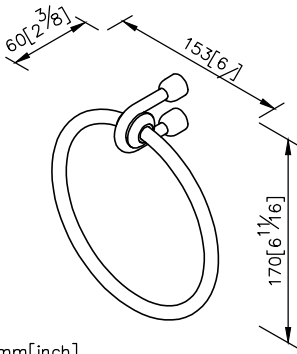

Towel Ring
6861-60-80CP

1. Brass meets JIS 3604 standard.
2. Premium metal construction for durability.
3. Justime finishes resist corrosion and tarnish.
4. Finish meets the standard of ASTM-SC2.
5. Correctly installed product's loading is 4 kgf.
6. Coordinates with other products in 6861 Collection.

unit: mm[inch]

Mounting Template Specification