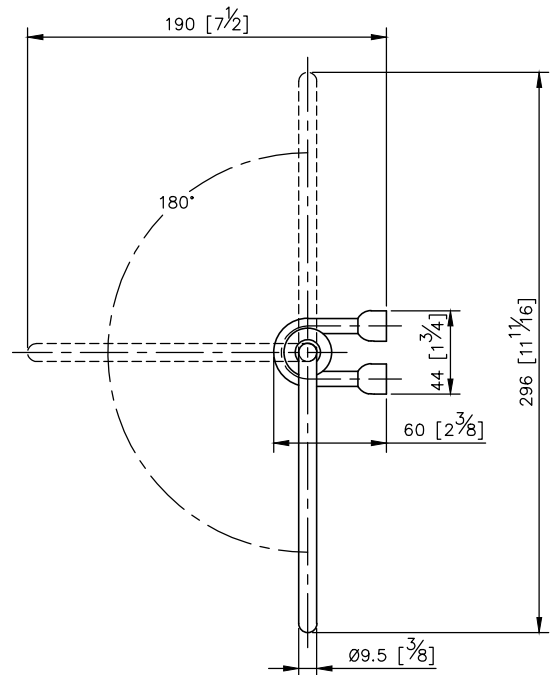

Towel Ring
6861-60-80CP

1. Brass meets JIS 3604 standard.
2. Premium metal construction for durability.
3. Justime finishes resist corrosion and tarnish.
4. Finish meets the standard of ASTM-SC2.
5. Correctly installed product's loading is 4 kgf.
6. Coordinates with other products in 6861 Collection.

unit: mm[inch]

Mounting Template Specification