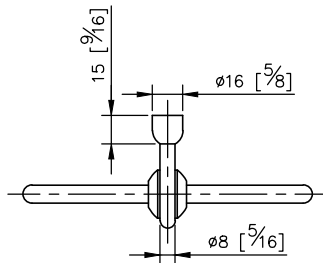

Towel Ring
6861-60-80CP

1. Brass meets JIS 3604 standard.
2. Premium metal construction for durability.
3. Justime finishes resist corrosion and tarnish.
4. Finish meets the standard of ASTM-SC2.
5. Correctly installed product's loading is 4 kgf.
6. Coordinates with other products in 6861 Collection.

unit: mm[inch]

Mounting Template Specification