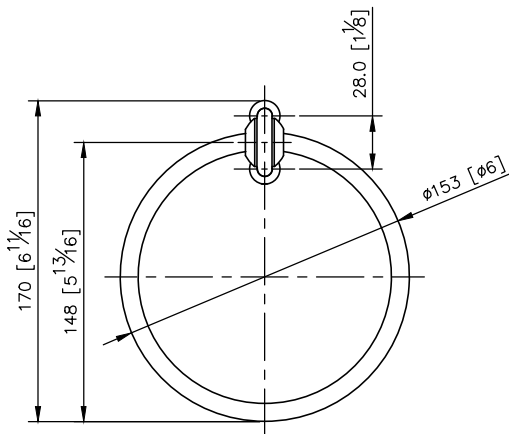

Towel Ring
6861-60-80CP

1. Brass meets JIS 3604 standard.
2. Premium metal construction for durability.
3. Justime finishes resist corrosion and tarnish.
4. Finish meets the standard of ASTM-SC2.
5. Correctly installed product's loading is 4 kgf.
6. Coordinates with other products in 6861 Collection.

unit: mm[inch]

Mounting Template Specification