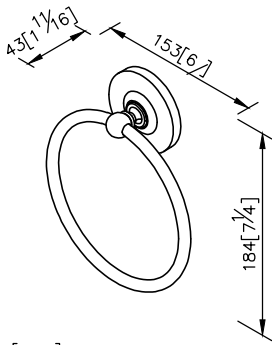

Towel Ring
6859-60-80CP

unit: mm[inch]

- 1.Brass of forging body meets JIS 3771 standard.
- 2.Premium metal construction for durability.
- 3.Justime finishes resist corrosion and tarnish.
- 4.Finish meets the standard of ASTM-SC2.
- 5.Correctly installed product's loading is 4 kgf.
- 6.Coordinates with other products in 6859 collection.