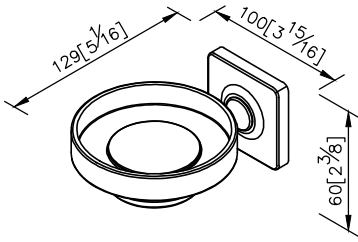

Soap Dish
6858-20-80CP

1. Porcelain soap dish.
2. Brass meets JIS 3604 standard.
3. Premium metal construction for durability.
4. Justime finishes resist corrosion and tarnish.
5. Finish meets the standard of ASTM-SC2.
6. Correctly installed product's loading is 2 kgf.
7. Coordinates with other products in Timeless Collection.

unit: mm[inch]