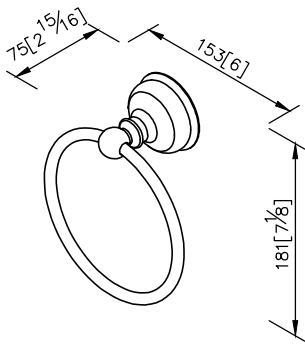

Towel Ring
6848-60-80CP

- 1.Brass of forging body meets JIS 3771 standard.
- 2.Premium metal construction for durability.
- 3.Justime finishes resist corrosion and tarnish.
- 4.Finish meets the standard of ASTM-SC2.
- 5.Correctly installed product's loading is 4 kgf.
- 6.Coordinates with other products in 6848 collection.

unit: mm[inch]