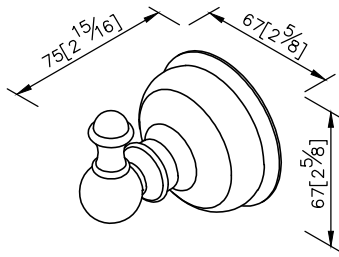

**Robe Hook**  
**6848-50-80CP**

- 1.Brass of forging body meets JIS 3771 standard.
- 2.Premium metal construction for durability.
- 3.Justime finishes resist corrosion and tarnish.
- 4.Finish meets the standard of ASTM-SC2.
- 5.Correctly installed product's loading is 5 kgf.
- 6.Coordinates with other products in 6848 collection.

unit: mm[inch]