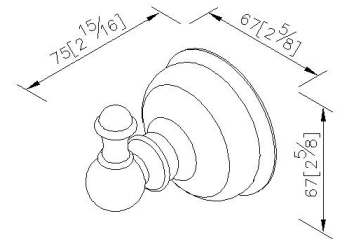

Robe Hook
6848-50-80CP

INTRODUCTION:

Unique body shape imitated chess style. Under the smooth and dexterous line, it contains the extraordinary and exotic mystery.

DESCRIPTION:

- 1.Brass of forging body meets JIS 3771 standard.
- 2.Premium metal construction for durability.
- 3.Justime finishes resist corrosion and tarnish.
- 4.Finish meets the standard of ASTM-SC2.
- 5.Correctly installed product's loading is 5 kgf.
- 6.Coordinates with other products in 6848 collection.

Certification:

unit: mm[inch]

Fixing Kits:

- SUS 304 Stainless Steel Screws*2
- Plastic Anchors*2
- Material of Wall Mount Bracket*1

AWARD: