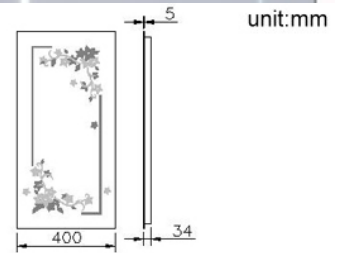

Mirror
6841-YB-81CE

INTRODUCTION:

The simple and generous design without unnecessary lines to increase the fashion style on the showerroom. Illuminated Mirror with the childlike design makes the bathroom space more lively.

DESCRIPTION:

- 1.Safety back film over entire surface.
- 2.Aluminium Anodised Frame.
- 3.Input: 110V-130V.
- 4.Dimension of Mirror: 800x400x34 (mm).
- 5.Use two-T5 Fluorescent 13W Tubes. Tube Length 515mm (With PINS 530mm).