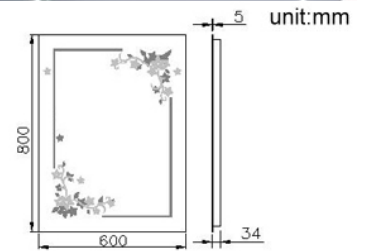

Mirror
6841-YA-81CE

INTRODUCTION:

The simple and generous design without unnecessary lines to increase the fashion style on the showerroom. Illuminated Mirror with the childlike design makes the bathroom space more lively.

DESCRIPTION:

- 1.Safety back film over entire surface.
- 2.Aluminium Anodised Frame.
- 3.Input: 110V-130V.
- 4.Dimension of Mirror: 800x600x34 (mm).
- 5.Use two-T5 Fluorescent 13W Tubes. Tube Length 515mm (With PINS 530mm).