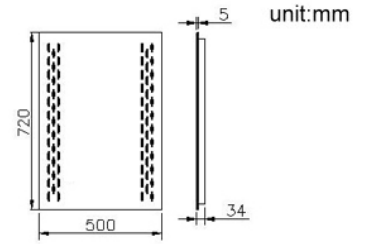

**Mirror**  
**6841-Y4-82CE**

**INTRODUCTION:**

The simple and generous design without unnecessary lines to increase the fashion style on the showerroom. Illuminated Mirror with the childlike design makes the bathroom space more lively.

**DESCRIPTION:**

- 1.Safety back film over entire surface.
- 2.Aluminium Anodised Frame.
- 3.Input: 220V-240V.
- 4.Dimension of Mirror: 720x500x34 (mm).
- 5.Use two-T5 Fluorescent 13W Tubes. Tube Length 515mm (With PINS 530mm).