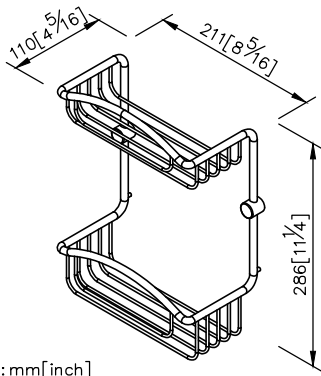

Shower Caddy 6840-93-80CP

- 1.Brass meets JIS 3604 standard.
- 2.Premium metal construction for durability.
- 3.Justime finishes resist corrosion and tarnish.
- 4.Finish meets the standard of ASTM-SC2.
- 5.Correctly installed product's loading is 5 kgf.

unit: mm[inch]