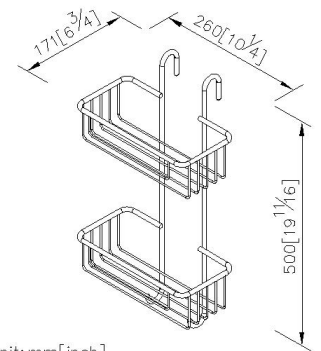

Shower Caddy
6840-89-80CP

INTRODUCTION:

The multifunctional brass shower caddy with long hooks, easy to install and remove, making household living more convenient.

DESCRIPTION:

- 1.Brass meets JIS 3604 standard.
- 2.Premium metal construction for durability.
- 3.Justime finishes resist corrosion and tarnish.
- 4.Finish meets the standard of ASTM-SC2.
- 5.Correctly installed product's loading is 5 kgf.

unit: mm[inch]

Certification:

Fixing Kits:

- 1.N/A

AWARD: