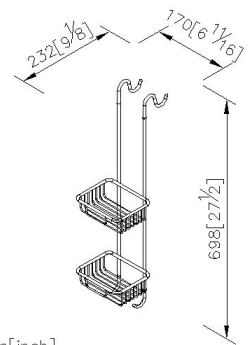

**Shower Caddy**  
**6840-88-80CP**

**INTRODUCTION:**

The multifunctional brass shower caddy with long hooks, easy to install and remove, making household living more convenient.

**DESCRIPTION:**

- 1.Brass meets JIS 3604 standard.
- 2.Premium metal construction for durability.
- 3.Justime finishes resist corrosion and tarnish.
- 4.Finish meets the standard of ASTM-SC2.
- 5.Correctly installed product's loading is 5 kgf.