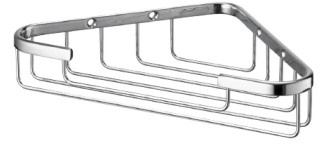

## Corner Basket 6840-85-81CP

### INTRODUCTION:

With elegant design of structure, the basket would take up little space for having a huge practical convenience. It fully displays the advantages of metal materials, which are highly solid and reliable.

### DESCRIPTION:

- 1.Brass meets JIS 3604 standard.
- 2.Premium metal construction for durability.
- 3.Justime finishes resist corrosion and tarnish.
- 4.Finish meets the standard of ASTM-SC2.
- 5.Correctly installed product's loading is 5 kgf.