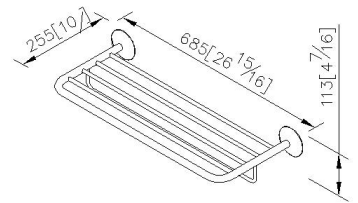

## Bath Towel Rack W/Rail 6827-66-80CP

### DESCRIPTION:

- 1.Brass meets JIS 3604 standard.
- 2.Premium metal construction for durability.
- 3.Justime finishes resist corrosion and tarnish.
- 4.Finish meets the standard of ASTM-SC2.
- 5.Correctly installed product's loading is 5 kgf.
- 6.Coordinates with other products in Moonbow collection.