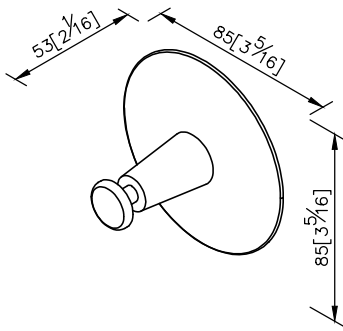

Robe Hook
6827-50-80CP

- 1.Brass meets JIS 3604 standard.
- 2.Premium metal construction for durability.
- 3.Justime finishes resist corrosion and tarnish.
- 4.Finish meets the standard of ASTM-SC2.
- 5.Correctly installed product's loading is 5 kgf.
- 6.Coordinates with other products in Moonbow collection.

unit: mm[inch]