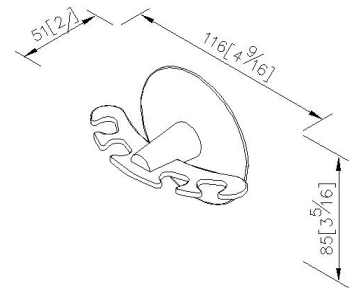

## Tooth Brush Holder 6827-35-80CP

### DESCRIPTION:

- 1.Brass meets JIS 3604 standard.
- 2.Premium metal construction for durability.
- 3.Justime finishes resist corrosion and tarnish.
- 4.Finish meets the standard of ASTM-SC2.
- 5.Correctly installed product's loading is 2 kgf.
- 6.Coordinates with other products in Moonbow Collection.